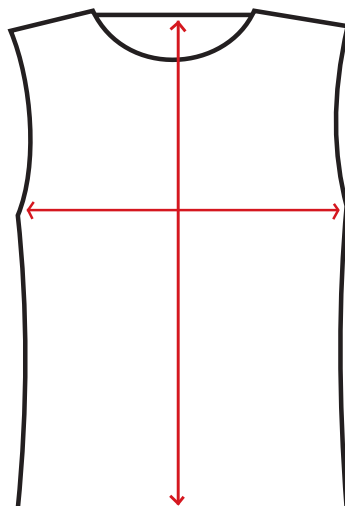

MEASURES: WOMEN T-SHIRTS

SHORT SLEEVE

Size: S X 42 Y 51
 Size: M X 45 Y 54

SLEEVELESS

Size: XS X 39 Y 54
 Size: S X 41 Y 54

TOPS

Size: S X 36 Y 50

MEASURES: MEN T-SHIRTS

SHORT SLEEVE

Size: Fit M .. X 45 Y 69 cm
 Size: Fit L .. X 49 Y 69
 Size: S* X 44 Y 66
 Size: M X 52 Y 69
 Size: L..... X 56 Y 72
 Size: XL X 59 Y 76

S*: In Color: Bottle Green and Grey Size S has this measures: