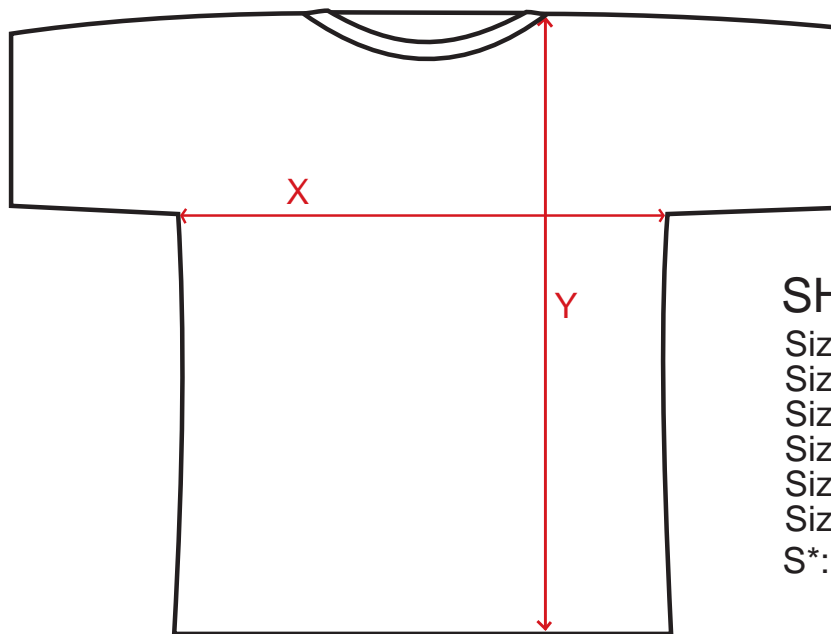

MEASURES: WOMEN T-SHIRTS

SHORT SLEEVE

Size: S X 42 Y 51
 Size: M X 45 Y 54

SLEEVELESS

Size: XS X 39 Y 54
 Size: S X 41 Y 54

TOPS

Size: S X 36 Y 50

MEASURES: MEN T-SHIRTS

SHORT SLEEVE

Size: Fit M .. X 45 Y 69 cm
 Size: Fit L .. X 49 Y 69
 Size: S* X 44 Y 66
 Size: M X 52 Y 69
 Size: L..... X 56 Y 72
 Size: XL X 59 Y 76

S*: In Color: Bottle Green and Grey Size S has this measures: