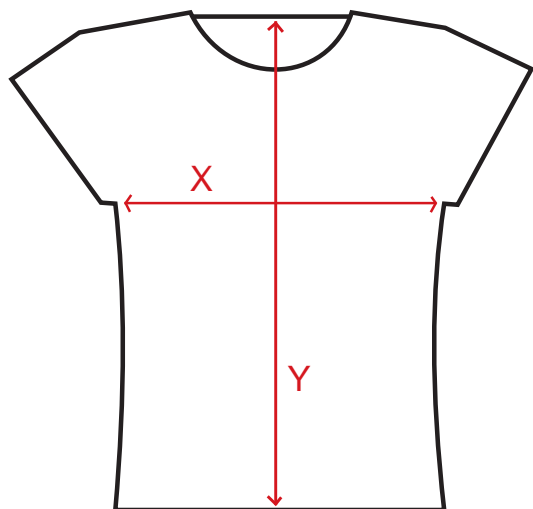

MEASURES: WOMEN T-SHIRTS

SHORT SLEEVE

Size: S X 42 Y 51
 Size: M X 45 Y 54

SLEEVELESS

Size: XS X 39 Y 54
 Size: S X 41 Y 54

TOPS

Size: S X 36 Y 50

MEASURES: MEN T-SHIRTS

SHORT SLEEVE

Size: Fit M .. X 45 Y 69 cm
 Size: Fit L .. X 49 Y 69
 Size: S* X 44 Y 66
 Size: M X 52 Y 69
 Size: L..... X 56 Y 72
 Size: XL X 59 Y 76

S*: In Color: Bottle Green and Grey Size S has this measures: