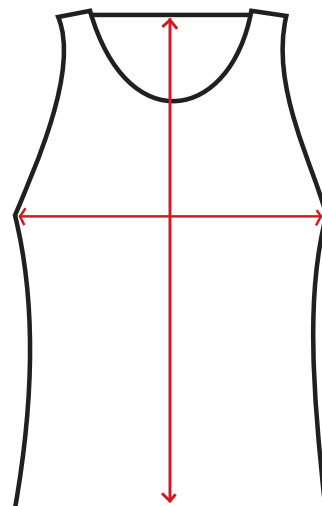

MEASURES: WOMEN T-SHIRTS

SHORT SLEEVE

Size: S X 42 Y 51
 Size: M X 45 Y 54

SLEEVELESS

Size: XS X 39 Y 54
 Size: S X 41 Y 54

TOPS

Size: S X 36 Y 50

MEASURES: MEN T-SHIRTS

SHORT SLEEVE

Size: Fit M .. X 45 Y 69 cm
 Size: Fit L .. X 49 Y 69
 Size: S* X 44 Y 66
 Size: M X 52 Y 69
 Size: L..... X 56 Y 72
 Size: XL X 59 Y 76

S*: In Color: Bottle Green and Grey Size S has this measures: